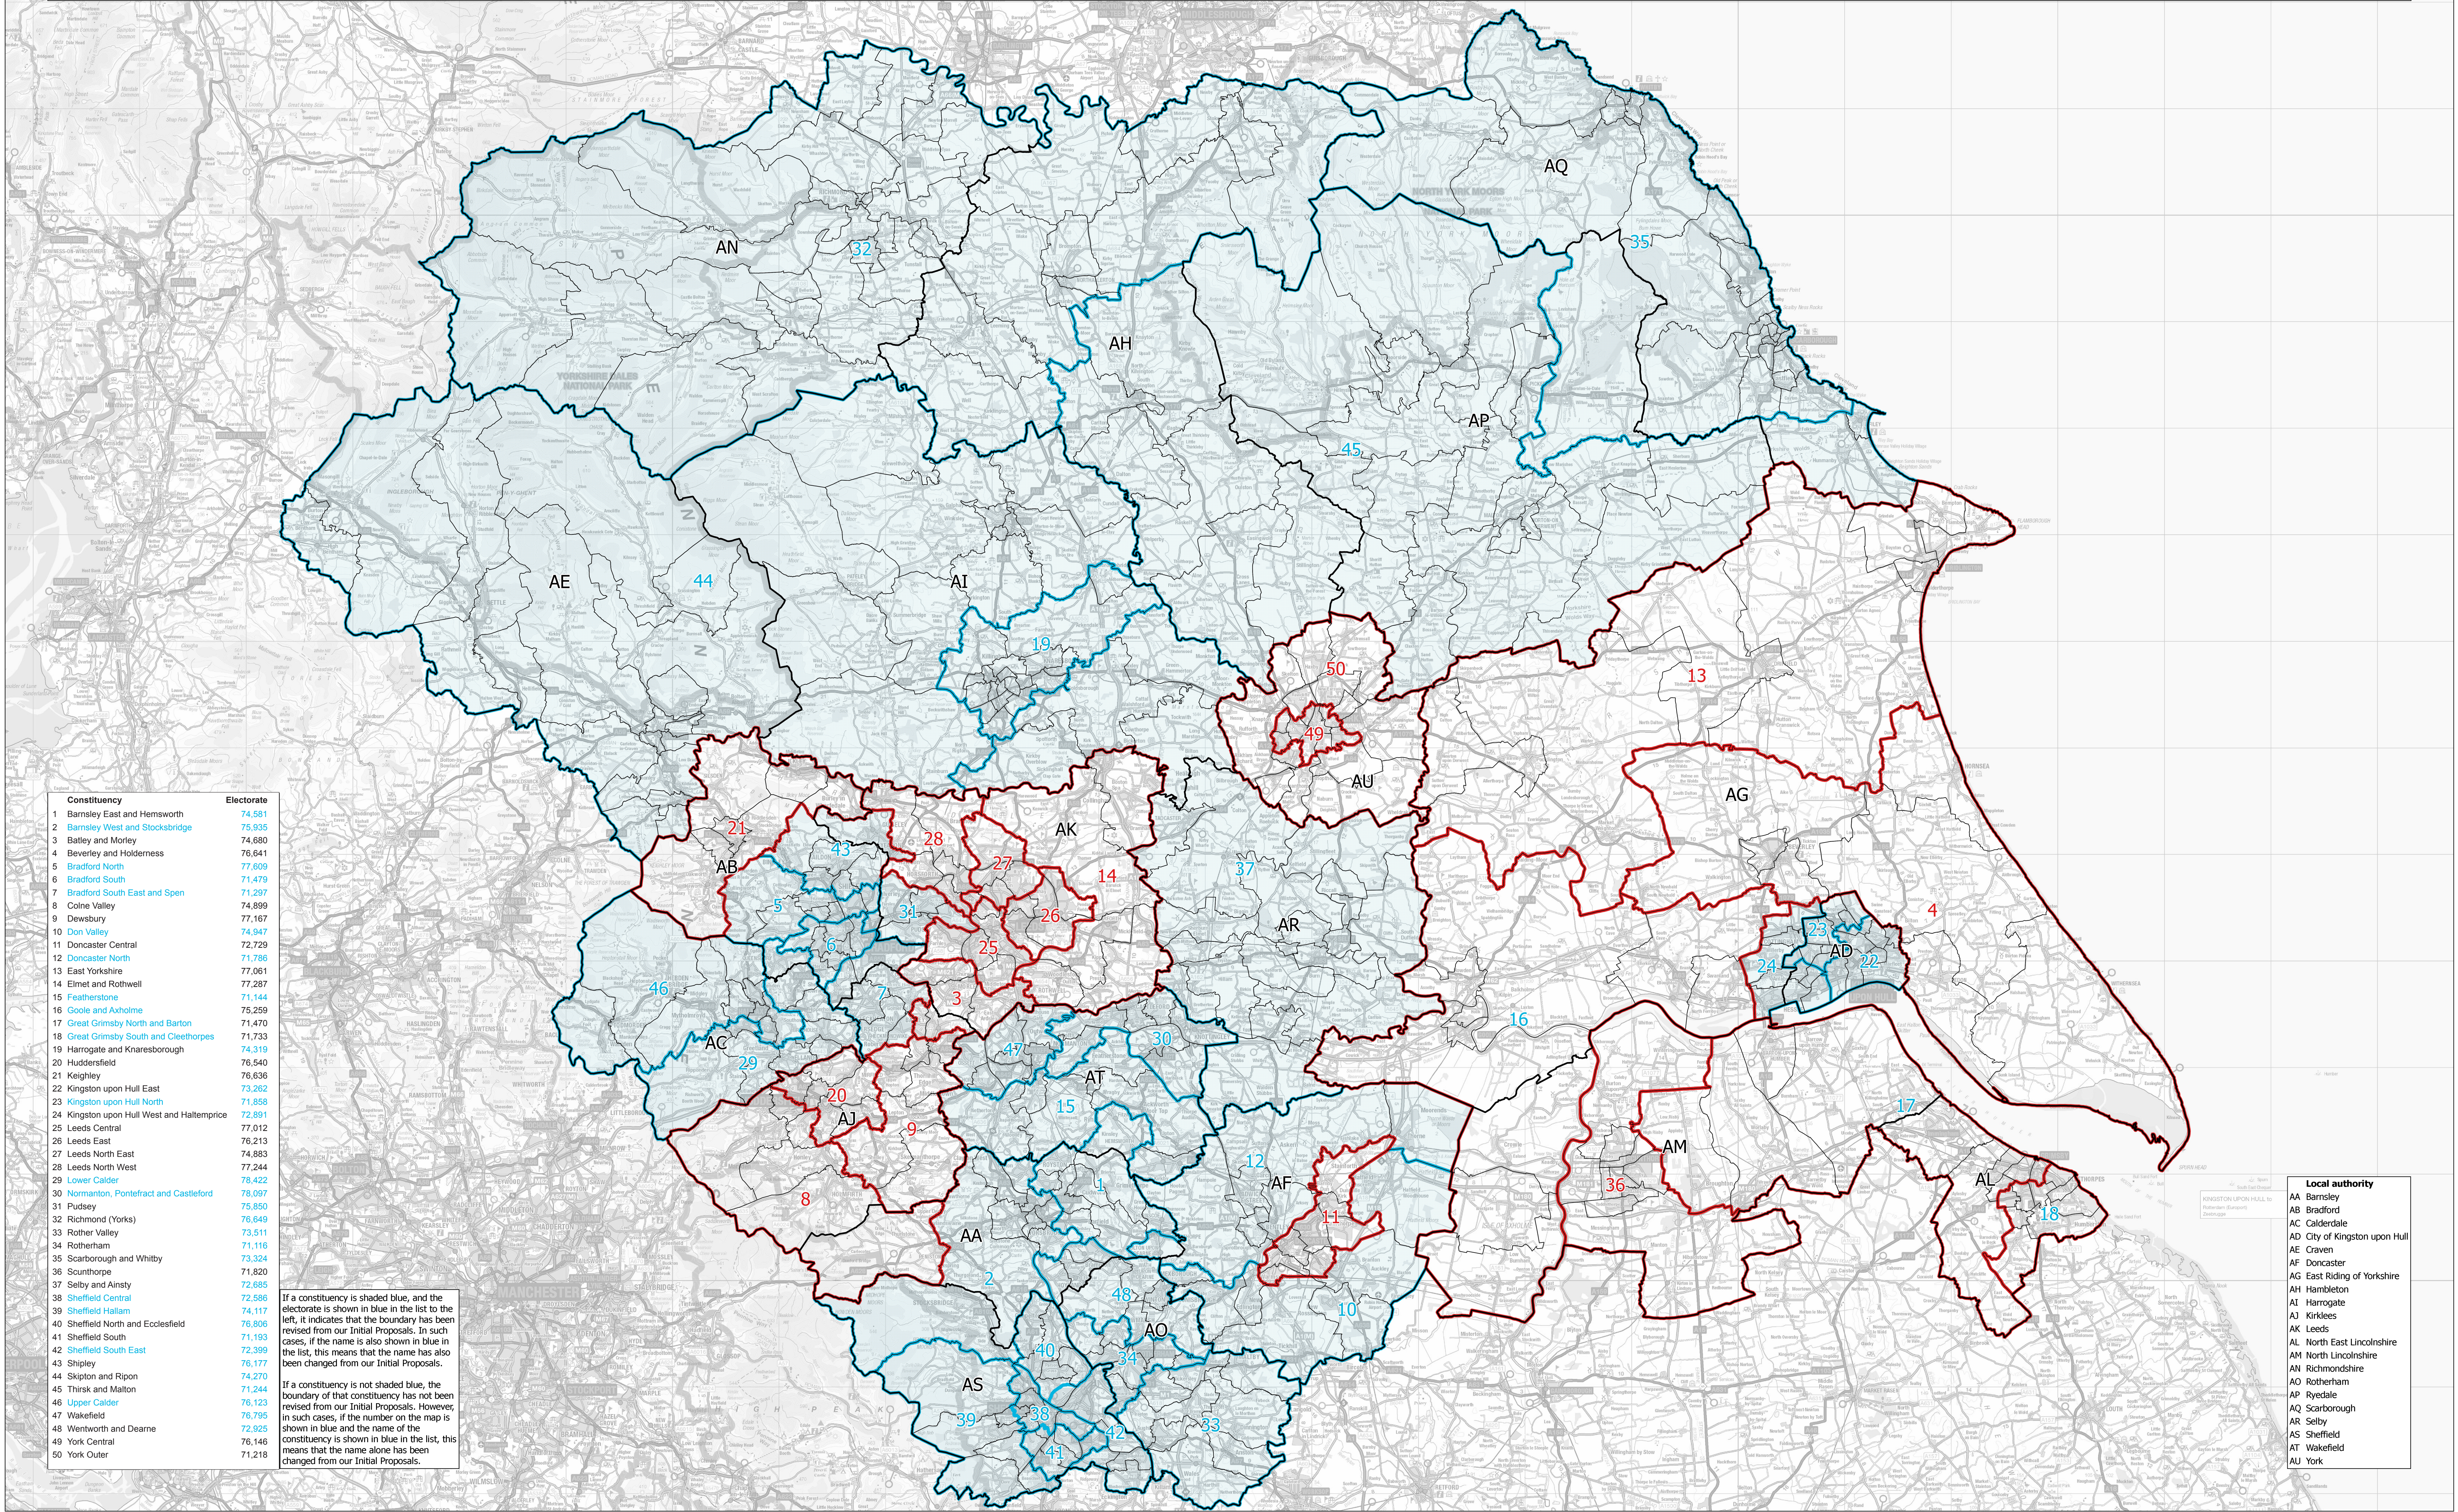

Boundary Commission for England Revised Proposals for the Yorkshire and the Humber Region

Constituency	Electorate
1 Barnsley East and Hemsworth	74,581
2 Barnsley West and Stocksbridge	75,935
3 Batley and Morley	74,680
4 Beverley and Holderness	76,641
5 Bradford North	77,609
6 Bradford South	71,479
7 Bradford South East and Spen	71,297
8 Colne Valley	74,899
9 Dewsbury	77,167
10 Don Valley	74,947
11 Doncaster Central	72,729
12 Doncaster North	71,786
13 East Yorkshire	77,061
14 Elmet and Rothwell	77,287
15 Featherstone	71,144
16 Goole and Axholme	75,259
17 Great Grimsby North and Barton	71,470
18 Great Grimsby South and Cleethorpes	71,733
19 Harrogate and Knaresborough	74,319
20 Huddersfield	76,540
21 Keighley	76,636
22 Kingston upon Hull East	73,262
23 Kingston upon Hull North	71,858
24 Kingston upon Hull West and Haltemprece	72,891
25 Leeds Central	77,012
26 Leeds East	76,213
27 Leeds North East	74,883
28 Leeds North West	77,244
29 Lower Calder	78,422
30 Normanton, Pontefract and Castleford	78,097
31 Pudsey	75,850
32 Richmond (Yorks)	76,649
33 Rother Valley	73,511
34 Rotherham	71,116
35 Scarborough and Whitby	73,324
36 Scunthorpe	71,820
37 Selby and Ainsty	72,685
38 Sheffield Central	72,586
39 Sheffield Hallam	74,117
40 Sheffield North and Ecclesfield	76,806
41 Sheffield South	71,193
42 Sheffield South East	72,399
43 Shipley	76,177
44 Skipton and Ripon	74,270
45 Thirsk and Malton	71,244
46 Upper Calder	76,123
47 Wakefield	76,795
48 Wentworth and Dearne	72,925
49 York Central	76,146
50 York Outer	71,218

Local authority
AA Barnsley
AB Bradford
AC Calderdale
AD City of Kingston upon Hull
AE Craven
AF Doncaster
AG East Riding of Yorkshire
AH Hambleton
AI Harrogate
AJ Kirkstiles
AK Leeds
AL North East Lincolnshire
AM North Lincolnshire
AN Richmondshire
AO Rotherham
AQ Scarborough
AR Selby
AS Sheffield
AT Wakefield
AU York

— Unchanged from Initial Proposal — Revised Proposal — Local authority — Ward